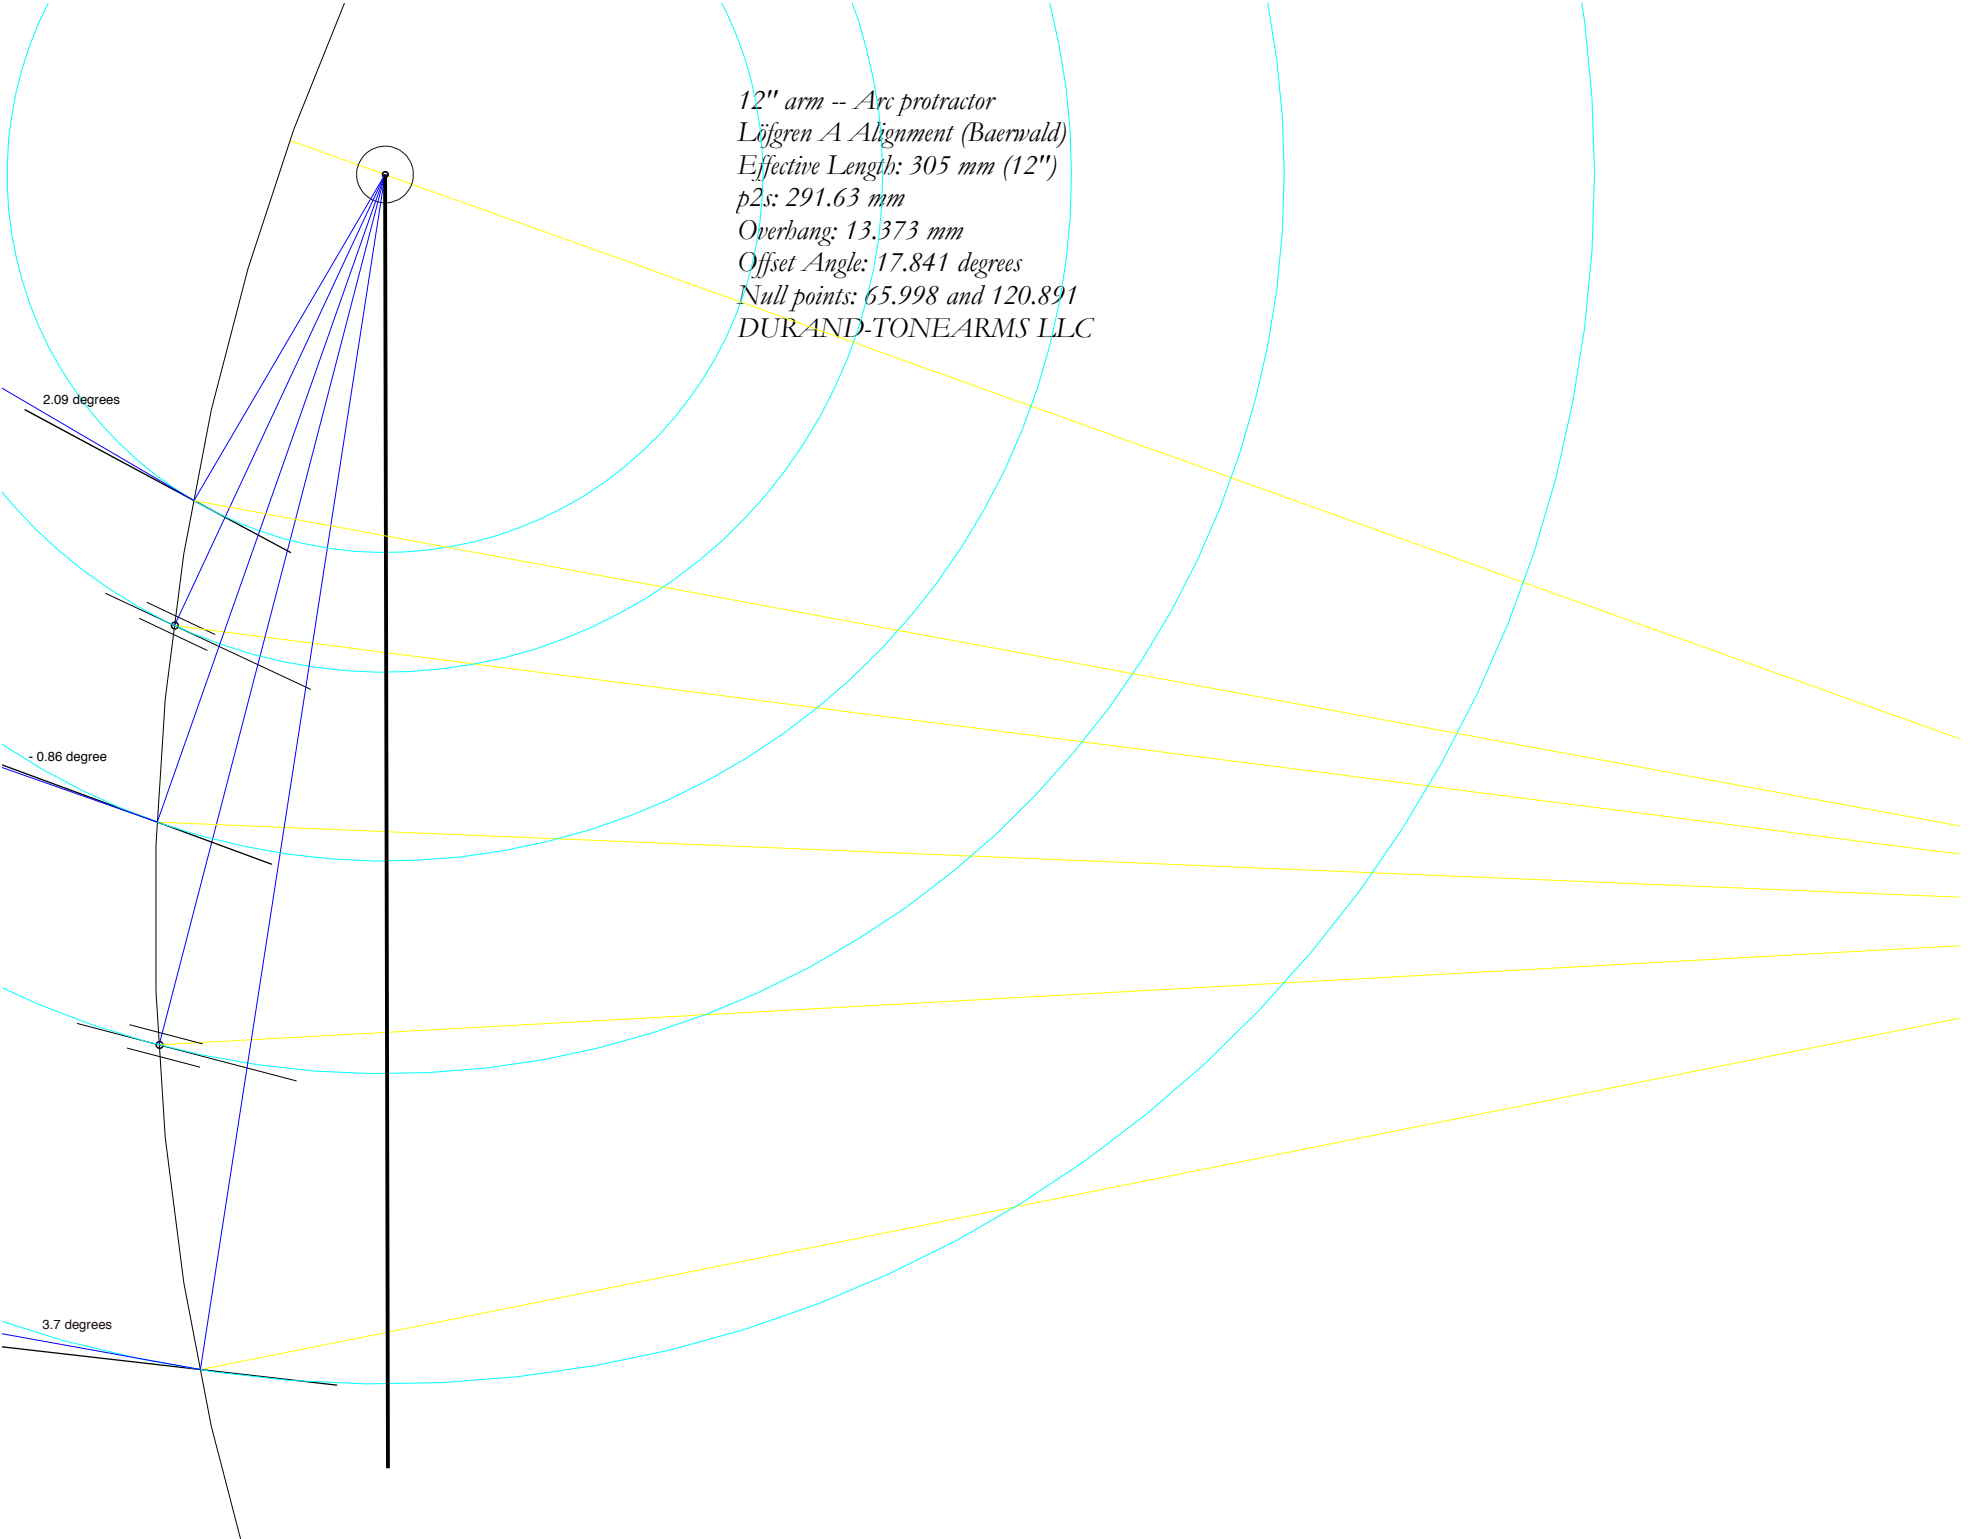

12" arm -- Arc protractor
Ljfgren A Alignment (Baervald)
Effective Length: 305 mm (12")
p2s: 291.63 mm
Overhang: 13.373 mm
Offset Angle: 17.841 degrees
Null points: 65.998 and 120.891
DURAND-TONEARMS LLC

2.09 degrees

-0.86 degree

3.7 degrees